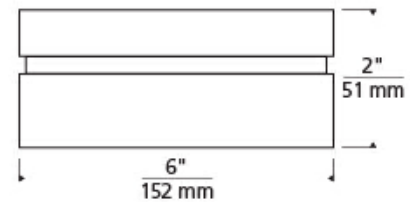

## SPECIFICATIONS

HARDWARE MATERIAL	Metal
SHADE MATERIAL	Glass
NET WEIGHT	2.5 lbs
HEIGHT	2in
WIDTH	6in
LENGTH	6in
UP LIGHT / DOWN LIGHT / BOTH?	
WET LISTED	Yes
DAMP LISTED	
DRY LISTED	
WALL / CEILING MOUNT	
GENERAL LISTING	ETL Listed
INCLUDES	