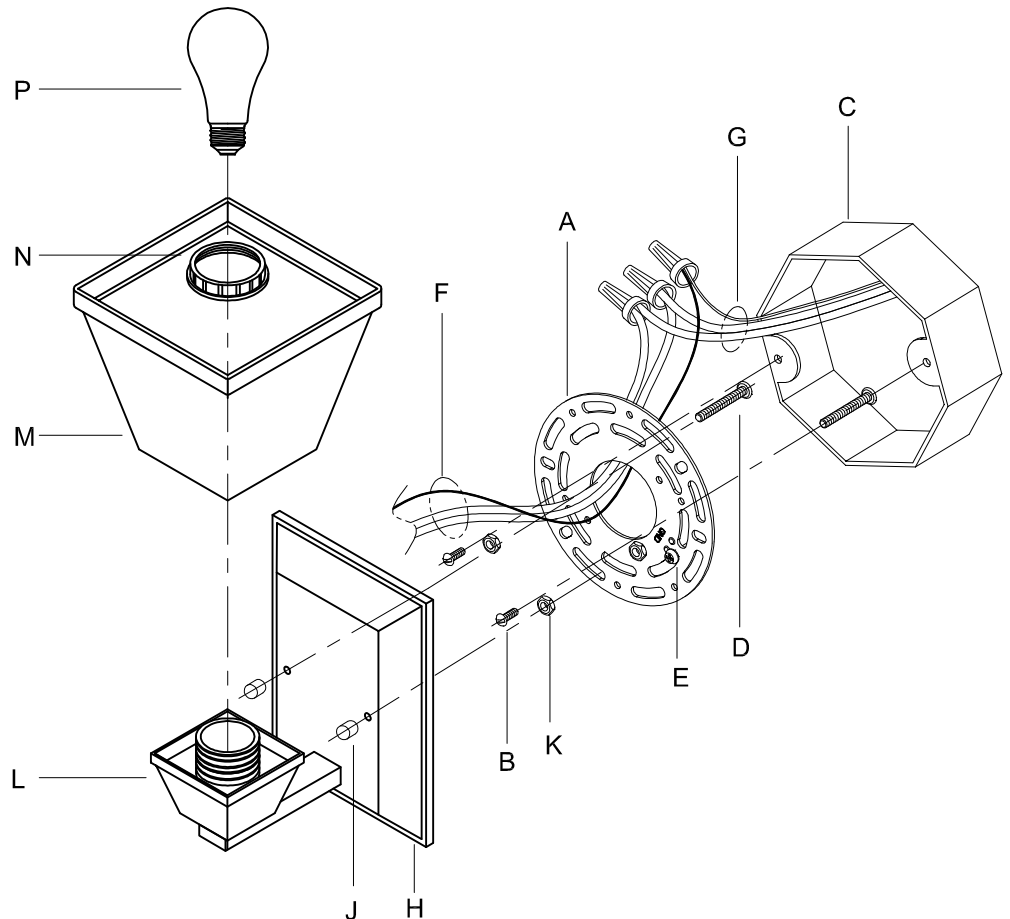

CAUTION: Read instructions carefully and turn electricity off at main circuit breaker panel before beginning installation.

300158

WARNING - If any Special Control Devices are used with this Fixture, Follow the Instructions Carefully to assure full compliance with N.E.C. requirements. If there are any questions, contact a Qualified Electrical Contractor.

CANOPY MOUNTING & WIRE CONNECTION ASSEMBLY STEPS:

1. D,E → A
2. K → D
3. B,A → C
4. F → G 
5. H,J → D
6. M → L
7. N,P → L

**B, C, G & P
(NOT FURNISHED)
(NON FOURNIE)
(NO INCLUIDA)**

Instructions d'Assemblage et Installation