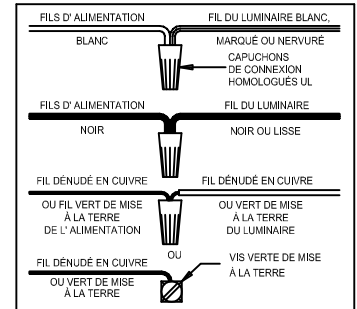

Instructions d'Assemblage et Installation

MISE EN GARDE: Lire les instructions avec soin et couper le courant au disjoncteur central avant de commencer l'installation.

*****

AVERTISSEMENT - S'il y a d'autres mécanismes régulateurs qui s'emploient avec ce dispositif, suivre soigneusement les instructions pour satisfaire aux exigences NEC. Si vous avez des questions, consulter un électricien qualifié.

AVERTISSEMENT - Ce produit contient des composants chimiques qui selon L'état de Californie provoquent un cancer, des infirmités de naissance et (ou) du mal au système reproductif. Il faut laver les mains soigneusement après avoir installé, manipulé, nettoyé, ou autrement touché ce produit.

MISE EN GARDE - Le verre est toujours fragile; maniez le(s) composant(s) et/ou l' (les) ampoule(s) avec prudence.

*****