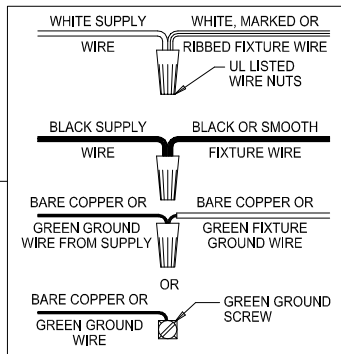

CAUTION: Read instructions carefully and turn electricity off at main circuit breaker panel before beginning installation.

300158

WARNING - If any Special Control Devices are used with this Fixture, Follow the Instructions Carefully to assure full compliance with N.E.C. requirements. If there are any questions, contact a Qualified Electrical Contractor.

CANOPY MOUNTING & WIRE CONNECTION ASSEMBLY STEPS:

1. D,E → A
2. K → D
3. B,A → C
4. F → G 
5. H,J → D
6. M → L
7. N,P → L

**B, C, G & P
(NOT FURNISHED)
(NON FOURNIE)
(NO INCLUIDA)**

Instructions d'Assemblage et Installation