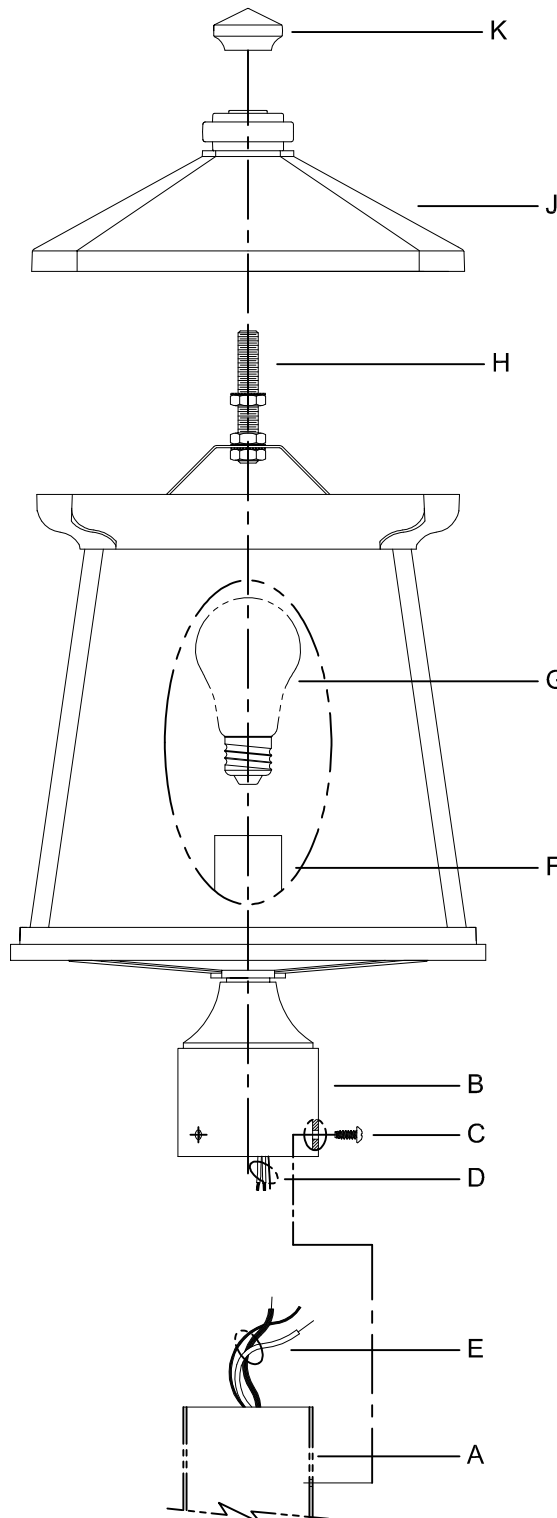

CAUTION: Read instructions carefully and turn electricity off at main circuit breaker panel before beginning installation.

5459

WARNING - If any Special Control Devices are used with this Fixture, Follow the Instructions Carefully to assure full compliance with N.E.C. requirements. If there are any questions, contact a Qualified Electrical Contractor.

CAUTION - All glass is fragile, use care when handling Glass component(s) and or Lamp(s).

ASSEMBLY STEPS:

PASOS PARA ENSAMBLAR:

MODE D'ASSEMBLAGE:

1. B → A
2. Ø (0.144)(3.6mm) →
3. B ← A
4. Ø (0.144)(3.6mm) →
5. D → E →
6. B → A
7. C → B,A
8. G → F
9. J,K → H

A, E, C & G
(NOT FURNISHED)
(NO INCLUIDA)
(NON FOURNIE)

Instrucciones de ensamblaje e instalación

Precaución: Lea cuidadosamente las instrucciones y desconecte la electricidad del cortacircuitos principal antes de iniciar la instalación.