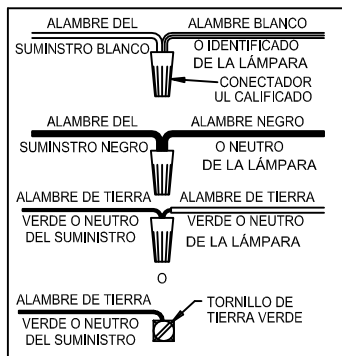

CAUTION: Read instructions carefully and turn electricity off at main circuit breaker panel before beginning installation.

5459

WARNING - If any Special Control Devices are used with this Fixture, Follow the Instructions Carefully to assure full compliance with N.E.C. requirements. If there are any questions, contact a Qualified Electrical Contractor.

WARNING - This product contains chemicals known to the State of California to cause cancer, birth defects and /or other reproductive harm. Thoroughly wash hands after installing, handling, cleaning, or otherwise touching this product.

CAUTION - All glass is fragile, use care when handling Glass component(s) and or Lamp(s).

ASSEMBLY STEPS:

PASOS PARA ENSAMBLAR:

MODE D'ASSEMBLAGE:

1. B → A
2. Ø (0.144)(3.6mm) →
3. B ← A
4. Ø (0.144)(3.6mm) →
5. D → E →
6. B → A
7. C → B,A
8. G → F
9. J,K → H

A, E, C & G
(NOT FURNISHED)
(NO INCLUIDA)
(NON FOURNIE)