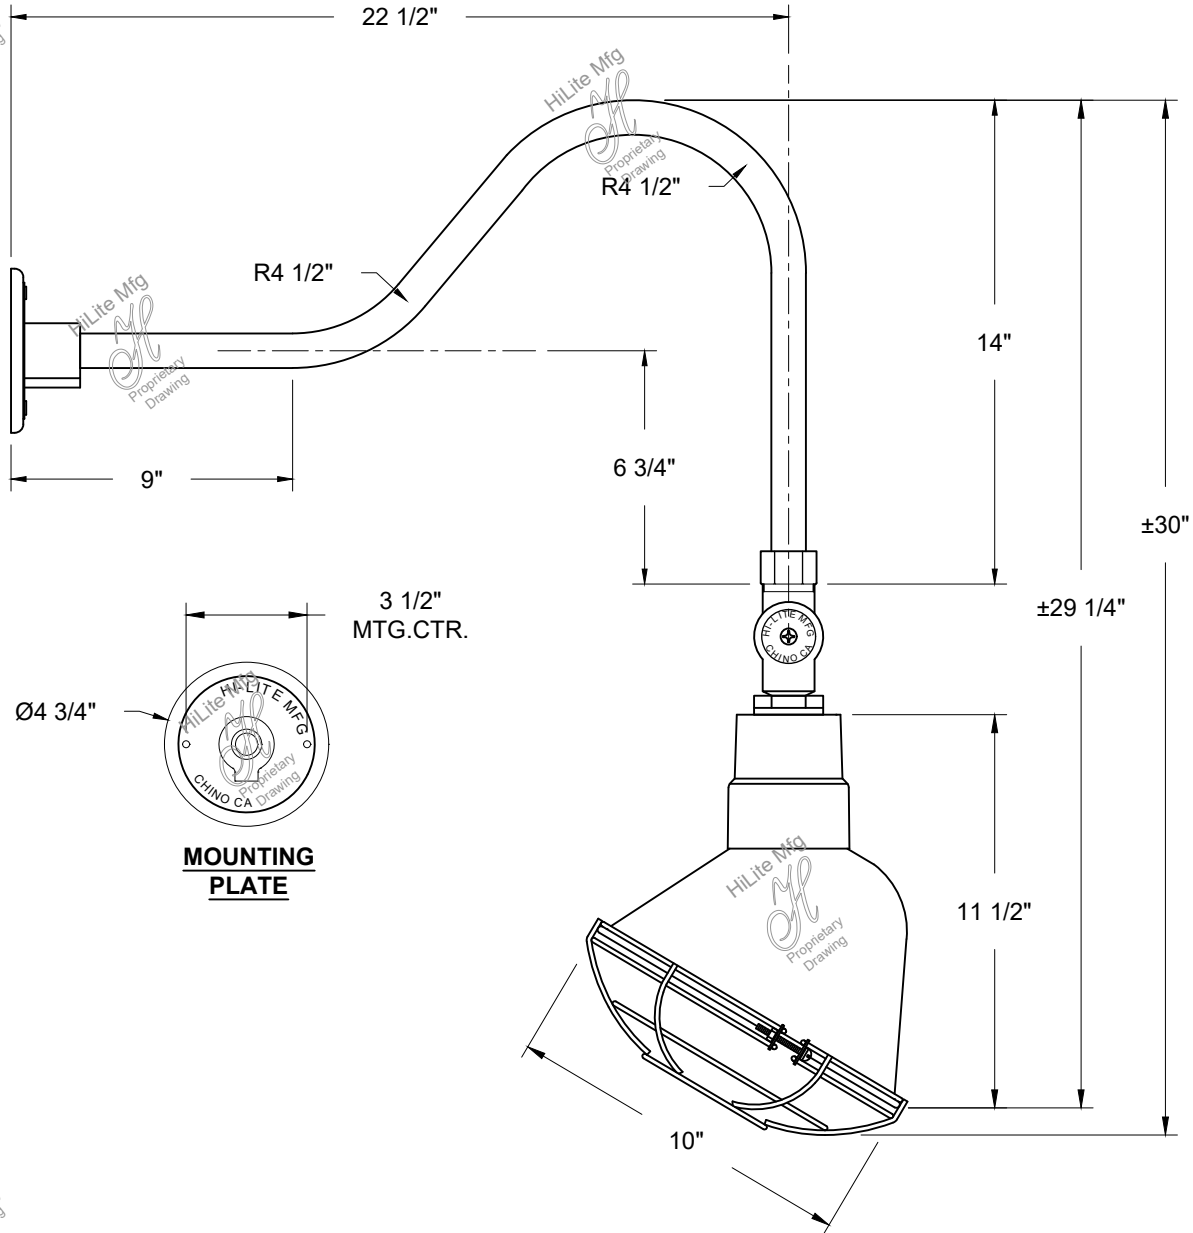

HiLite Mfg
 Proprietary
 Drawing

HiLite Mfg
 Proprietary
 Drawing

MOUNTING PLATE

HiLite Mfg
 Proprietary
 Drawing

HiLite Mfg
 Proprietary
 Drawing

WET LOCATION

Item Number	Wattage	Voltage
H-QSN18110-SA/QSNHL-H/QSNSK/QSNWGR-10"	200W	120V

Finish
 91-Black, 93-White, 96-Galvanized,
 145-Oil Rubbed Bronze

Mounting
 Wall Mount

Lamp/Socket
 1-Medium Base INC

***Confidential and Proprietary. The information contained on this page is the sole property of Hi-Lite Mfg. Co., Inc. Any reproduction, redistribution, or use to profit from in part or as a whole without prior written authorization of Hi-Lite Mfg. Co., Inc. is unlawful, against trade laws and will be prosecuted to the fullest extent.